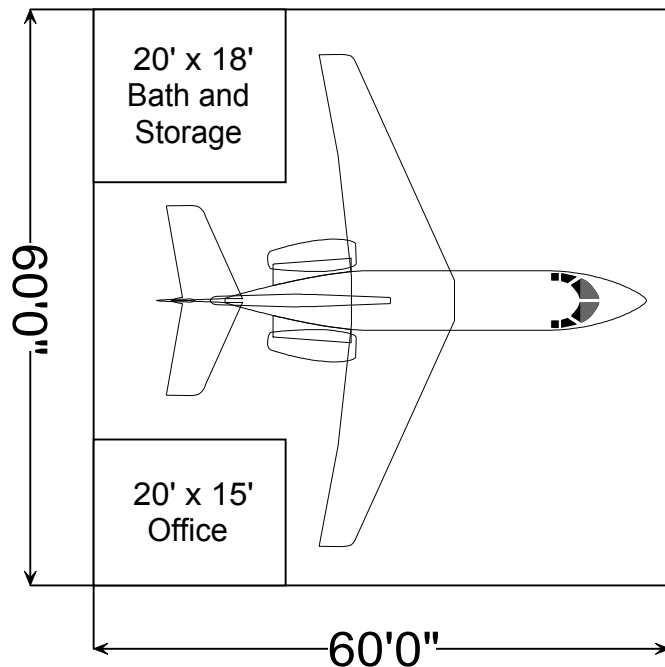

## Palm Springs International Airport Flexible Hangar Configurations

2 ea. Cessna 182's  
with 15'x 60' loft

PC 12

King Air 350

Hawker 800XP