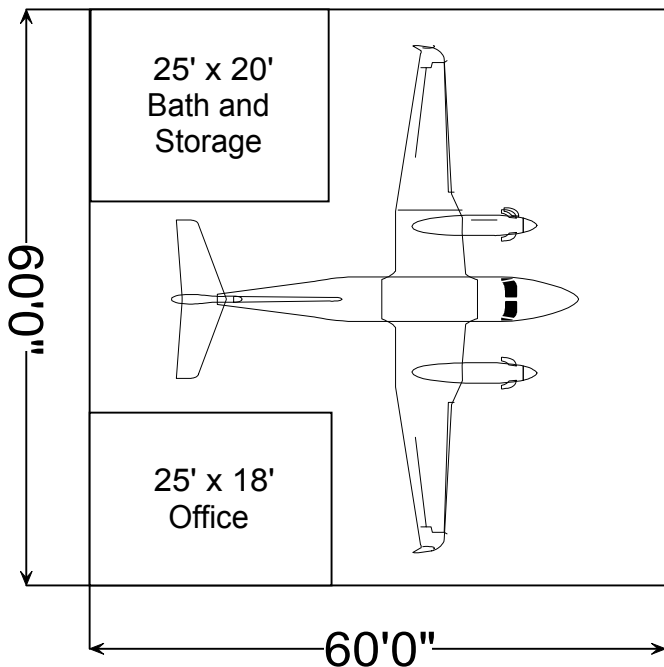

## Palm Springs International Airport Flexible Hangar Configurations

2 ea. Cessna 182's  
with 15'x 60' loft

PC 12

King Air 350

Hawker 800XP