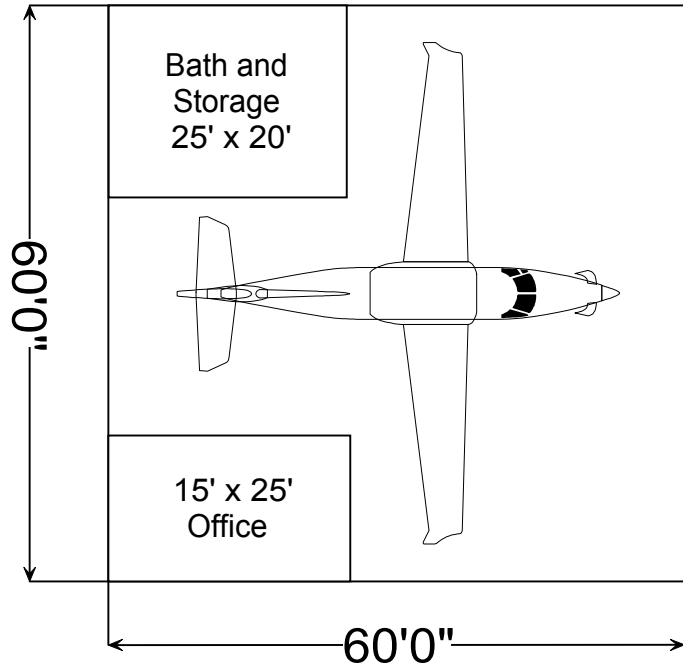

## Palm Springs International Airport Flexible Hangar Configurations

2 ea. Cessna 182's  
with 15'x 60' loft

PC 12

King Air 350

Hawker 800XP