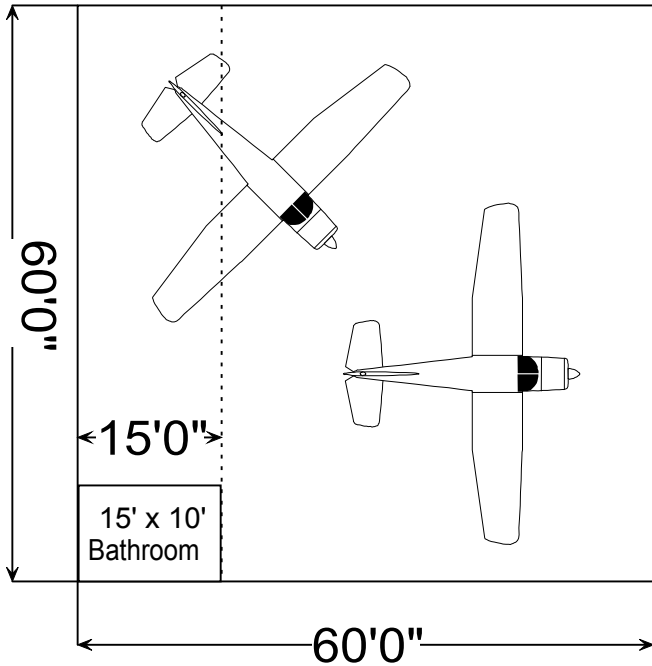

## Palm Springs International Airport Flexible Hangar Configurations

2 ea. Cessna 182's  
with 15'x 60' loft

PC 12

King Air 350

Hawker 800XP