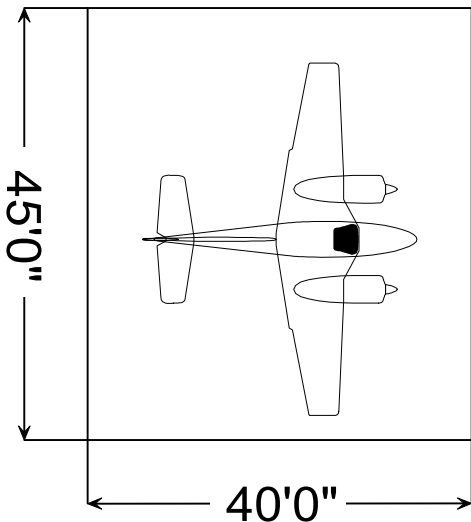

## Steamboat Springs Hangar Configurations

PC12 in 60 X 50

King Air 90 in 58 X 48

Beechcraft Baron  
in 45 X 40

Cessna 182 in 42 X 34