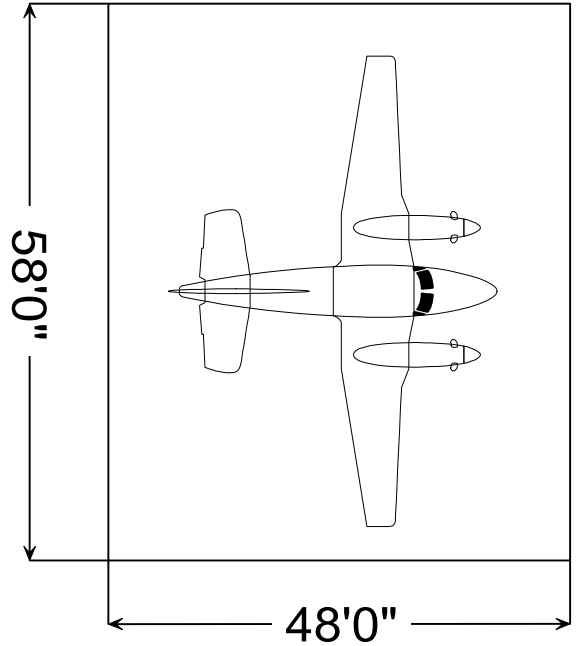

## Steamboat Springs Hangar Configurations

PC12 in 60 X 50

King Air 90 in 58 X 48

Beechcraft Baron  
in 45 X 40

Cessna 182 in 42 X 34