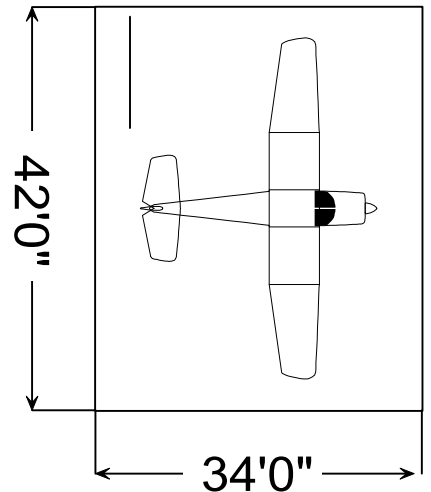

## Steamboat Springs Hangar Configurations

PC12 in 60 X 50

King Air 90 in 58 X 48

Beechcraft Baron  
in 45 X 40

Cessna 182 in 42 X 34