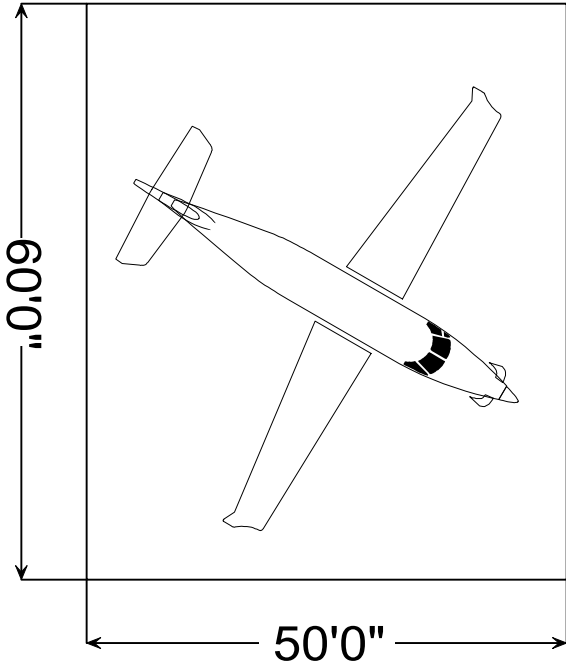

## Steamboat Springs Hangar Configurations

PC12 in 60 X 50

King Air 90 in 58 X 48

Beechcraft Baron  
in 45 X 40

Cessna 182 in 42 X 34